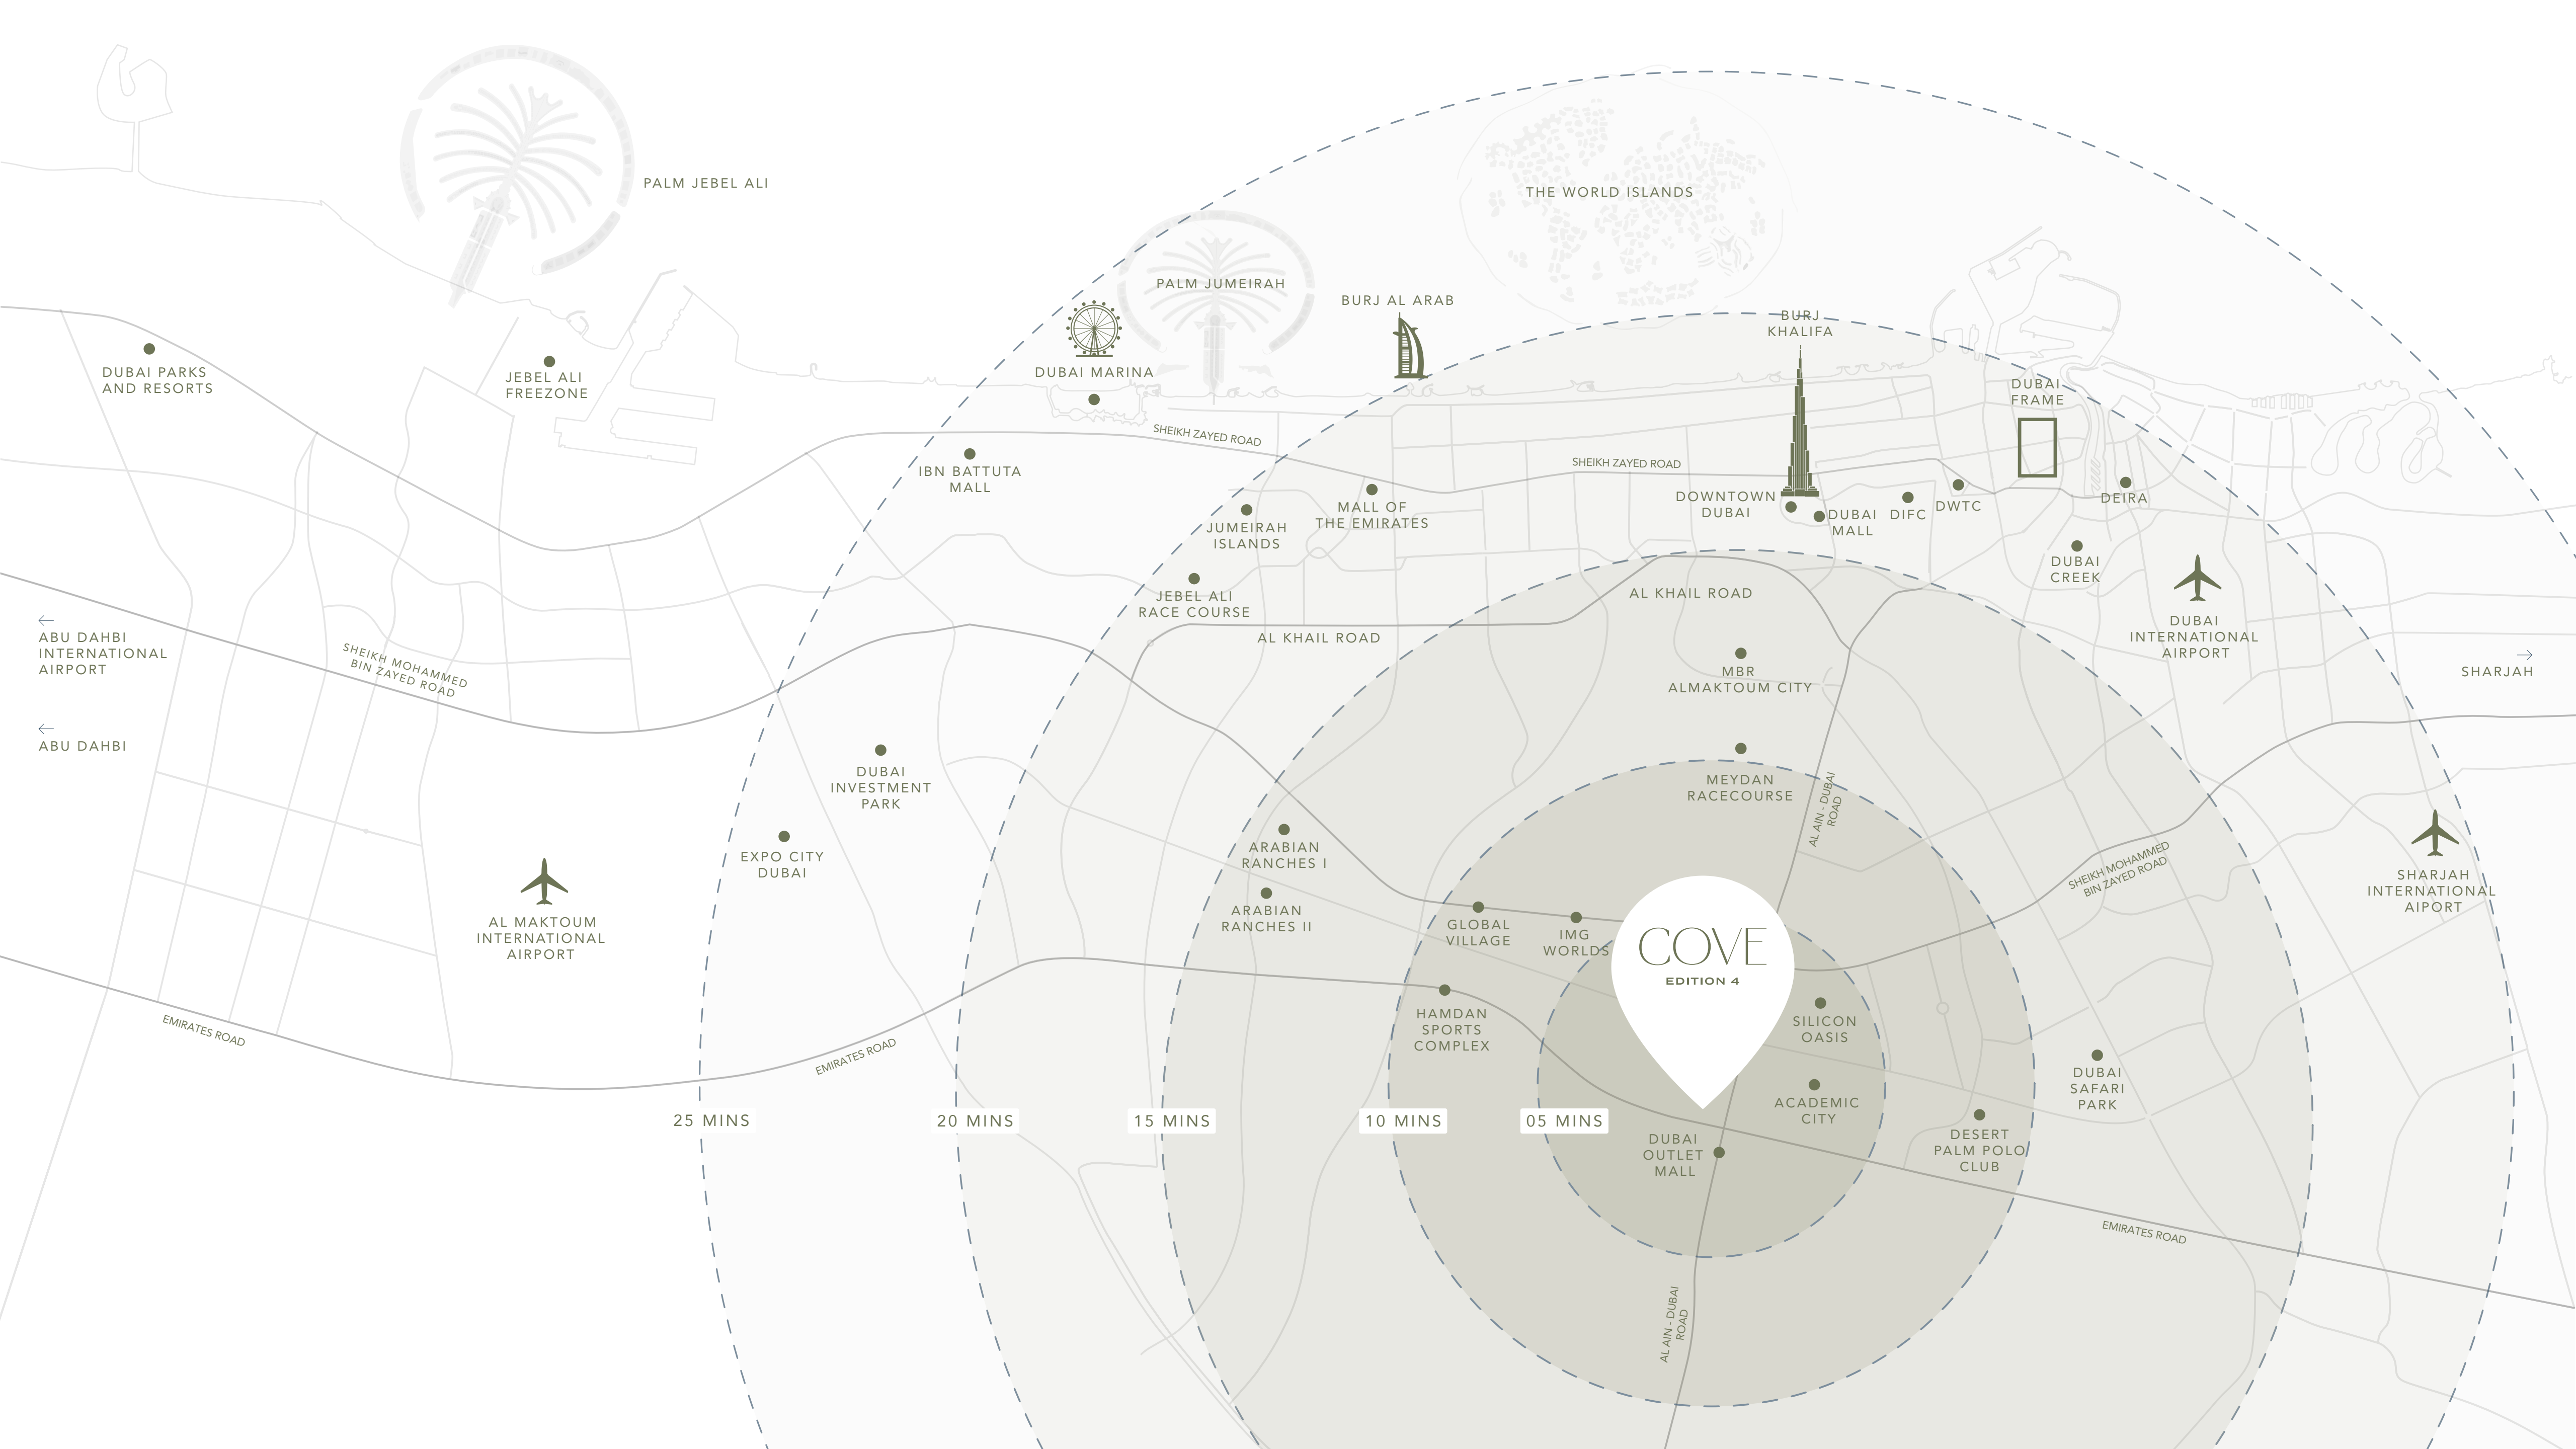

WHERE FOCUS
GOES, ENERGY
FLOWS.

WHERE FOCUS
GOES, ENERGY
FLOWS.

EVERY VIEW TELLS A STORY

At the podium level of our residences, every detail is designed to elevate your lifestyle. Immerse yourself in a vibrant, green oasis where outdoor living meets luxury. With spacious, beautifully landscaped terraces and inviting seating areas, this is the perfect place to relax, socialize, or recharge. Surrounded by lush greenery and serene spaces, the podium level provides a unique experience, bringing the best of nature and modern living together.

PALM JEBEL ALI

THE WORLD ISLANDS

PALM JUMEIRAH

BURJ AL ARAB

BURJ KHALIFA

DUBAI FRAME

DUBAI PARKS AND RESORTS

JEBEL ALI FREEZONE

DEIRA

DUBAI CREEK

DUBAI INTERNATIONAL AIRPORT

ABU DAHBI INTERNATIONAL AIRPORT

SHEIKH MOHAMMED BIN ZAYED ROAD

JEBEL ALI RACE COURSE

AL KHAIL ROAD

AL KHAIL ROAD

DUBAI OUTLET MALL	05 mins
ACADEMIC CITY	05 mins
SILICON OASIS	05 mins
GLOBAL VILLAGE	10 mins
IMG WORLD	10 mins
HAMDAN SPORTS COMPLEX	10 mins
DESERT PALM POLO CLUB	10 mins
DUBAI SAFARI PARK	10 mins
MEYDAN RACECOURSE	15 mins
ARABIAN RANCHES 1 & 2	15 mins
DUBAI INTERNATIONAL AIRPORT	20 mins
MBR AL MAKTOUM CITY	20 mins
DOWNTOWN DUBAI	20 mins
DUBAI MALL	20 mins
BURJ KHALIFA	20 mins
DUBAI FRAME	20 mins
DUBAI CREEK	20 mins
MALL OF THE EMIRATES	20 mins
DUBAI MARINA	25 mins
PALM JUMEIRAH	25 mins
JEBEL ALI RACE COURSE	25 mins
JUMEIRAH ISLANDS	25 mins
IBN BATTUTA MALL	25 mins
DUBAI PARKS AND RESORTS	25 mins
EXPO CITY DUBAI	25 mins